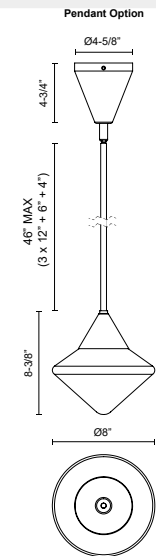

## NORA PD537508

FIXTURE DIMENSIONS	D8" x H8-3/8"
LAMP TYPE	E26
MAX WATTAGE	60W
BULB QTY	1
BULBS INCLUDED	No
VOLTAGE	120V
GLASS DETAILS	Opal Glass
MATERIAL	Glass; Steel;
ROD LENGTH	46" Max (3x12" + 1x6" + 1x4")
DIAMETER OF ROD	1/2"
WIRE LENGTH	60"
MINIMUM HANG HEIGHT	13-1/8"
SLOPED CEILING ADAPTABLE	Yes, Up to 45 Degrees
LOCATION	Dry
CANOPY DIMENSIONS	D4-5/8" x H4-3/4"
PAINT FINISH	AG01; BN01; MB01;

[ D - Diameter, L - Length, W - Width, H - Height, E - Extension ]