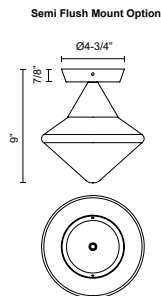

## NORA PD537508

FIXTURE DIMENSIONS	D8" x H8-3/8"
LAMP TYPE	E26
MAX WATTAGE	60W
BULB QTY	1
BULBS INCLUDED	No
VOLTAGE	120V
GLASS DETAILS	Opal Glass
MATERIAL	Glass; Steel;
ROD LENGTH	46" Max (3x12" + 1x6" + 1x4")
DIAMETER OF ROD	1/2"
WIRE LENGTH	60"
MINIMUM HANG HEIGHT	13-1/8"
SLOPED CEILING ADAPTABLE	Yes, Up to 45 Degrees
LOCATION	Dry
CANOPY DIMENSIONS	D4-5/8" x H4-3/4"
PAINT FINISH	AG01; BN01; MB01;

[ D - Diameter, L - Length, W - Width, H - Height, E - Extension ]